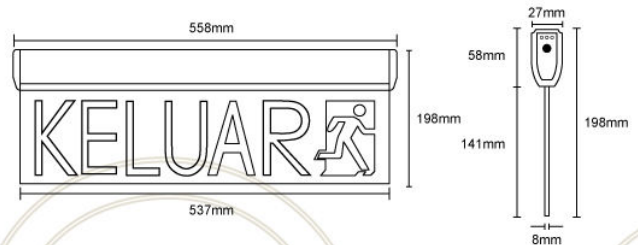

We Serve You Better

Designer Series
MODERN & STYLISH

TR 218 C

- Designed for prestigious residential and commercial buildings.
- Exclusive Acrylic Panel with Engraved Pictogram

Emergency Exit / Keluar Sign

Model (KELUAR)	: TR 218 C
(EXIT)	: TR 218 LC-E
Housing	: Anodised Aluminium Extrusion
Panel	: Engraved Pictogram Acrylic
Mode of Operation	: Maintained
Input Voltages	: 230V +/- 10%, 50/60Hz
Power Consumption	: < 6.3VA
Lamps Used	: Super Bright High Quality LED
Back Up Duration	: > 3 hours
Battery	: Sealed Ni-CD Battery
Safety Feature	: Low voltage cut off to prevent over discharge
Charging Monitoring	: Red LED indicate battery charging
Mounting	: Wall or Ceiling mounting
Protection Ratings	: IP 20
Dimension (KELUAR)	: L 558 x D 27 x H 198 mm
(EXIT)	: L 381 x D 27 x H 198 mm
Weight	: 1.3kgs