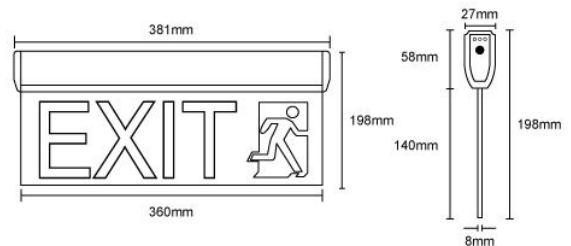

We Serve You Better

Designer Series
MODERN & STYLISH

TR 218 C

- Designed for prestigious residential and commercial buildings.
- Exclusive Acrylic Panel with Engraved Pictogram

Emergency Exit / Keluar Sign

Model (KELUAR)	: TR 218 C
(EXIT)	: TR 218 LC-E
Housing	: Anodised Aluminium Extrusion
Panel	: Engraved Pictogram Acrylic
Mode of Operation	: Maintained
Input Voltages	: 230V +/- 10%, 50/60Hz
Power Consumption	: < 6.3VA
Lamps Used	: Super Bright High Quality LED
Back Up Duration	: > 3 hours
Battery	: Sealed Ni-CD Battery
Safety Feature	: Low voltage cut off to prevent over discharge
Charging Monitoring	: Red LED indicate battery charging
Mounting	: Wall or Ceiling mounting
Protection Ratings	: IP 20
Dimension (KELUAR)	: L 558 x D 27 x H 198 mm
(EXIT)	: L 381 x D 27 x H 198 mm
Weight	: 1.3kgs