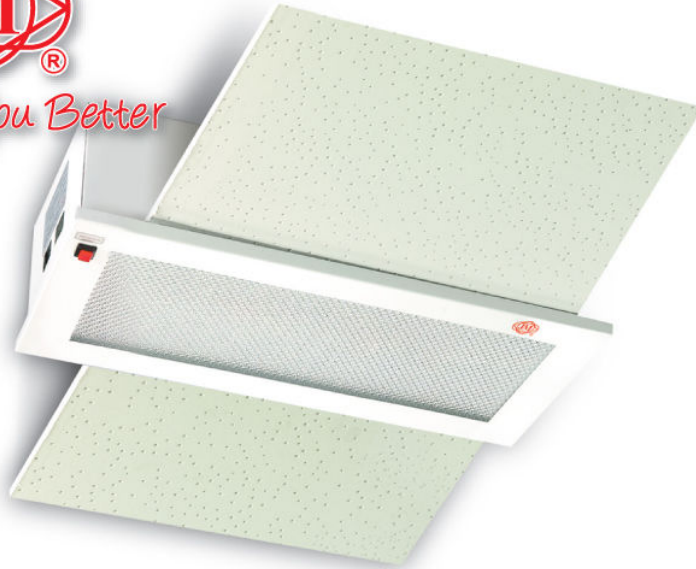

We Serve You Better

Recess LED Emergency Light

## TRE208L/R

Mode of operation	: Non-maintained
Input Voltage	: 230V ± 10%, 50/60Hz
Rated Duration (hours)	: 3 hours
Battery Type	: High Temperature Nickel-Cadmium Battery
Lamp Used	: 20 X Super Bright White LEDs
Power Consumption	: 4.6VA
Charger	: Solid State Electronic Automatic
Charging Monitor	: Red LED 5mm diameter
Test Facility	: Micro switch for independent testing
Operation Temperature	: ta40°C
Safety Feature	: Low voltage cut-off to prevent over discharge of the battery Incoming AC fuse & DC fuse
Fitting Construction	: Electro galvanized steel sheet with epoxy powder coating
Diffuser	: Prismatic Acrylic Diffuser
Product Dimension	: L395mm X W185mm X H85mm
Mounting	: Recess mount
Compliance	: Malaysia Standards MS619
Warranty	: 1 year
Weight	: 2kg