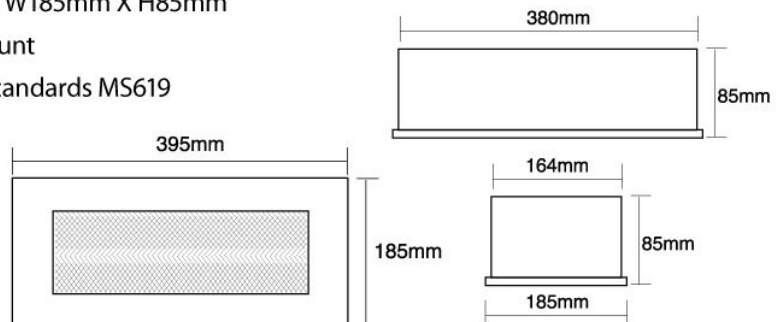

TRE208L/R

Quality Assured By Full SIRIM Licence
in Malaysia since 1992

- Approved by Director General of Fire Service in Malaysia
- Approved by Standard & Industrial Research Institute of Malaysia (SIRIM)
- Approved by Chief Electrical Inspector of Malaysia
- Complies fully with uniform Building By-Law Regulations in Malaysia

Note : Due to continuous development and improvement, our company reserve the right to change specification without notice